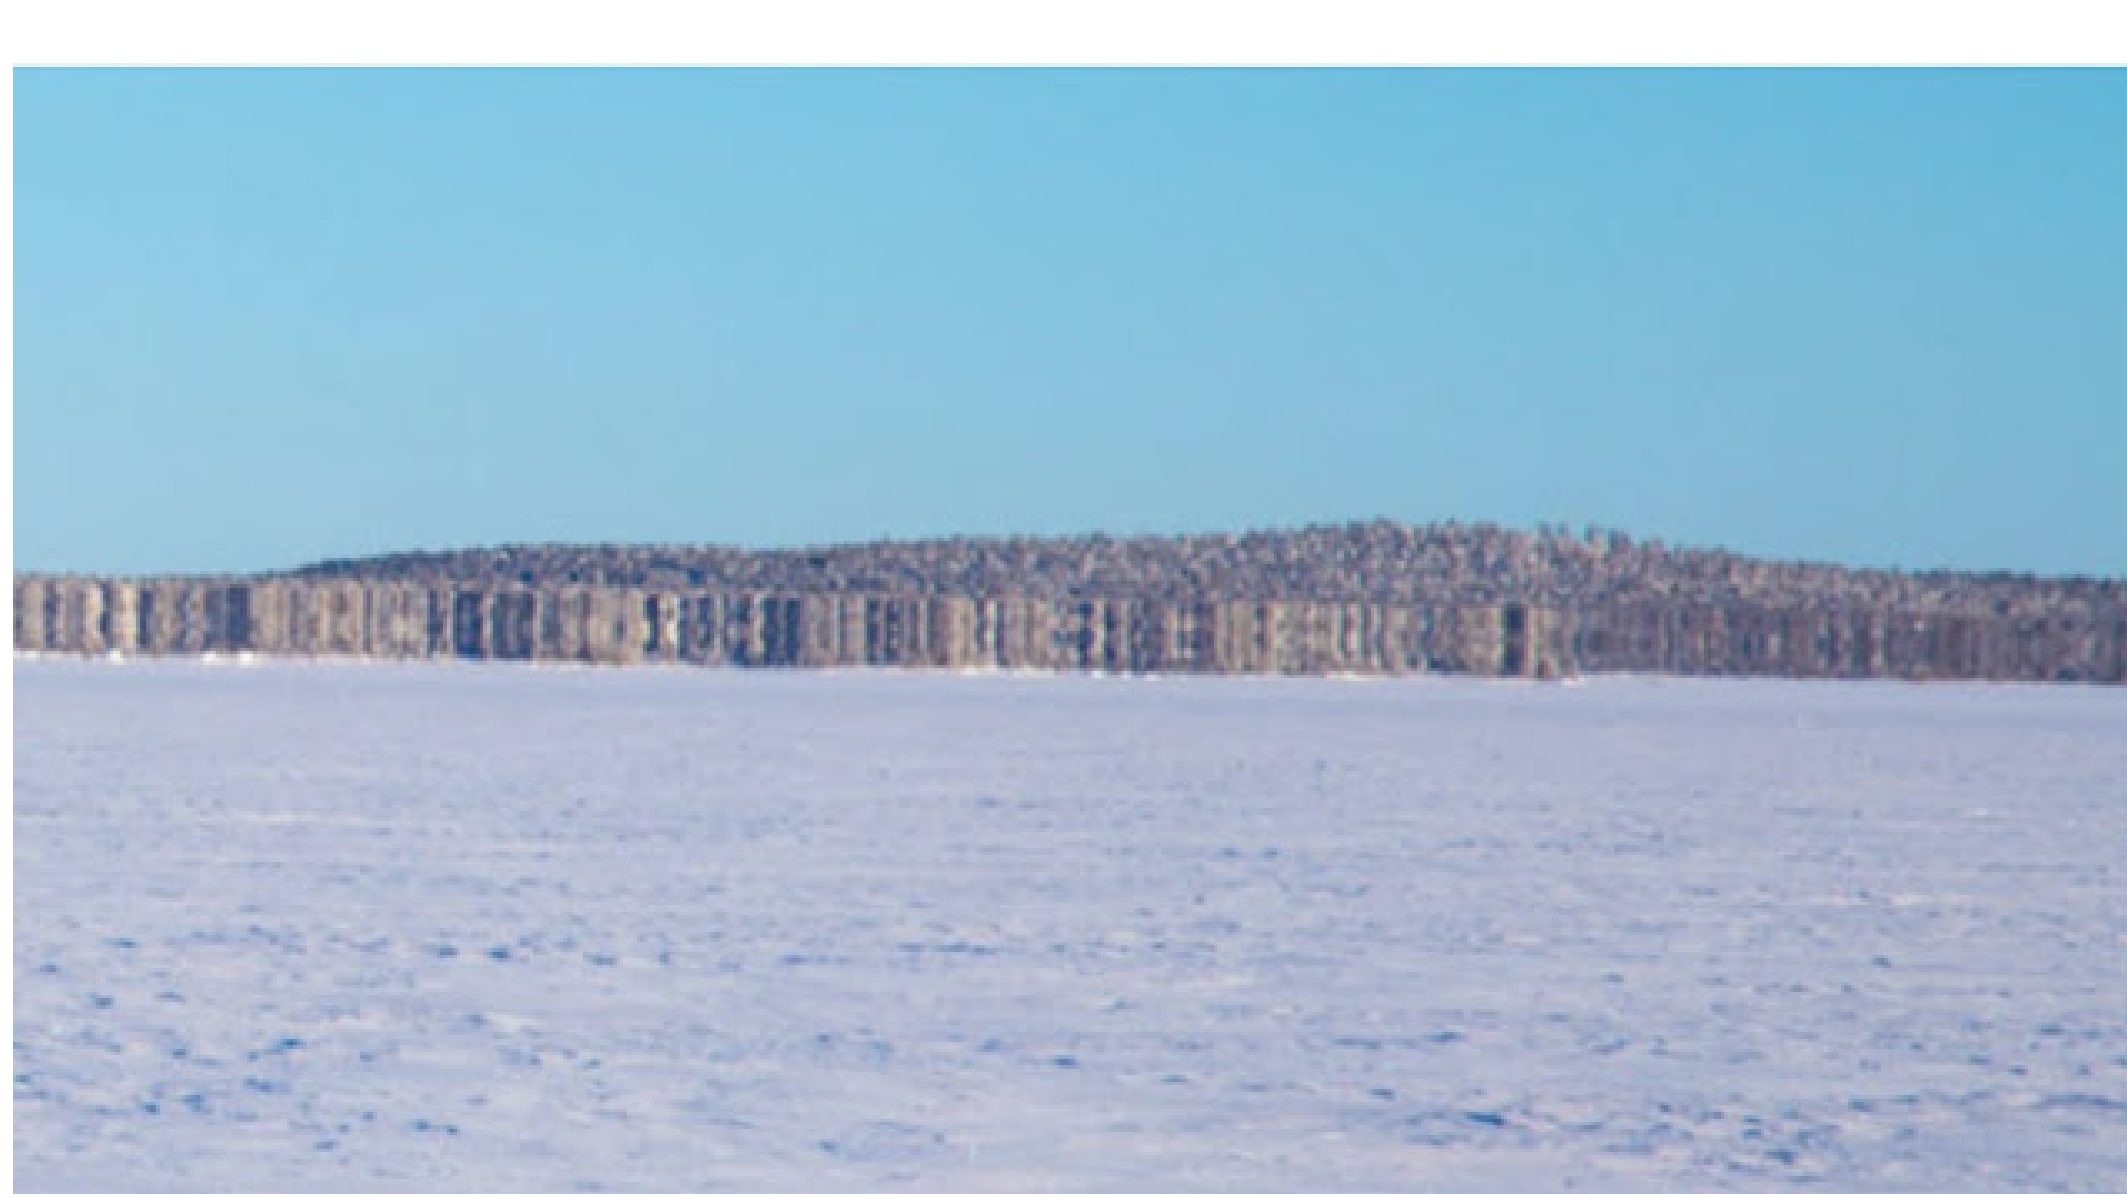

Figure 2. A view from an airplane (from a MrMBB333 video) reveals another piece of Planet X surface debris with buildings and other artificial structures on it. A straight line can be seen close to the left edge, indicating the presence of a building or wall, and a dome appears to emerge from the center of the circular structures. There are many small light colored structures within the image that do not appear to be cloud formations, there is also a cross, which may have been antenna, and two bent cylindrical structures aligned with each other, as if they were meant to be one structure with a gap in it.

Until now, earth has been getting surface pieces from the other Planet X planets, but at this point in time, right at the end of the 7 year tribulation period, the earth has become so energy depleted that the process is suddenly reversed and it loses these surface pieces in one dramatic event that causes a huge worldwide earthquake, after which time, these pieces of Planet X surface can no longer be found on the earth. This also means that the buildings that have been built on these pieces of Planet X surface and anyone living on these loose pieces of planetary surface will at this time end up on the surface of another Planet X planet, one of the planets that are less energy depleted than the earth.